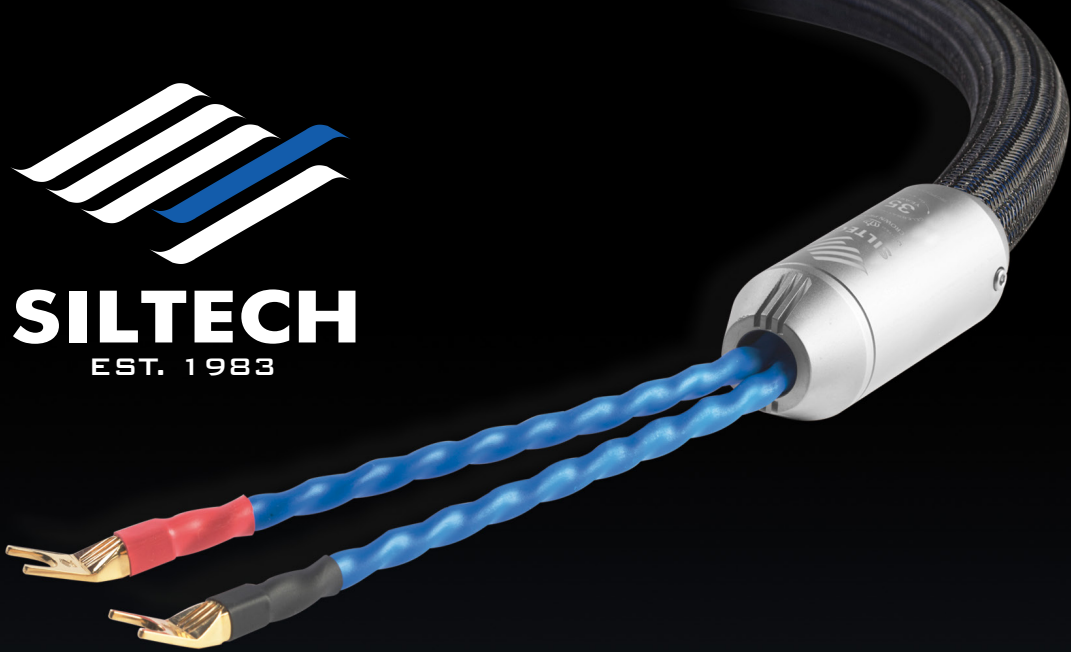

SILTECH
EST. 1983

35 YEARS....STILL CELEBRATING

To commemorate these 35 years of cable excellence, we introduced the **Crown Princess** interconnect cable at the beginning of 2018, a limited edition model combining many of our inventions and demonstrating our development. Siltech is very proud of the great success this pure and advanced monocrystal silver conductor cable proved to be. Its fantastic performance made it an easy decision to develop a brother: the **Crown Prince** speaker cable! Built on the same foundation of monocrystal silver conductors, our own connectors and high-grade insulation materials, they perfectly work together to get the best out of your system.